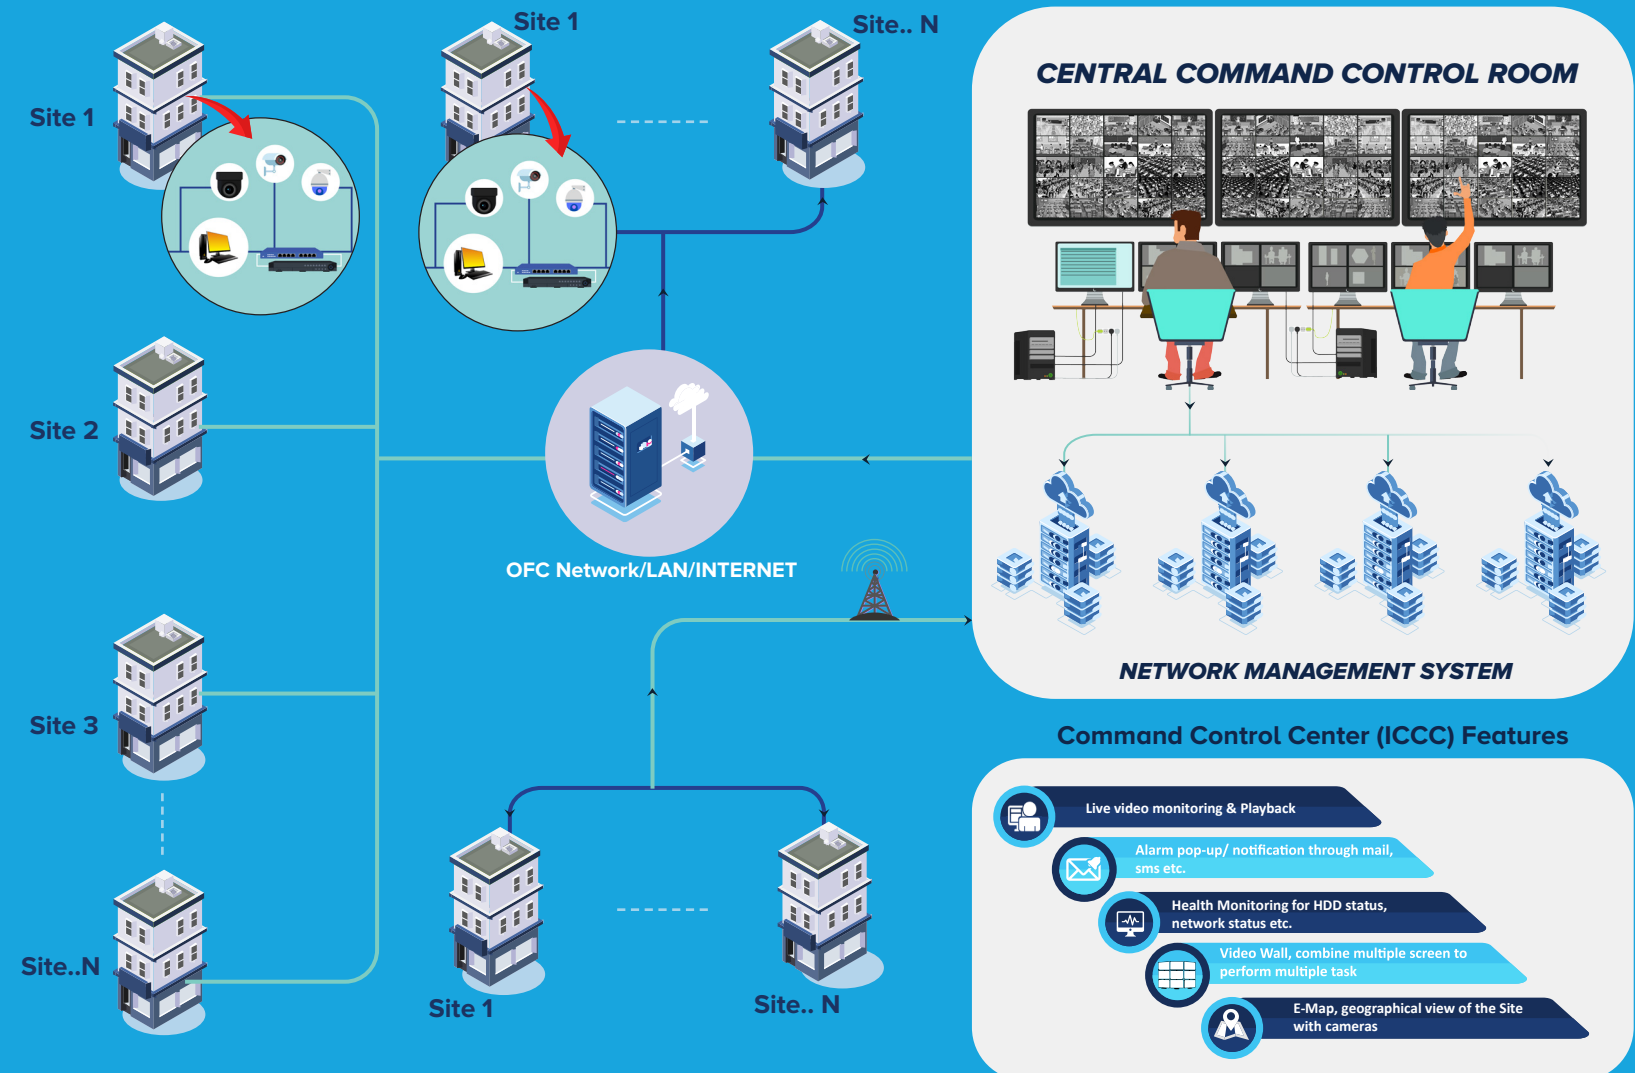

SOLUTION ARCHITECTURE: >>