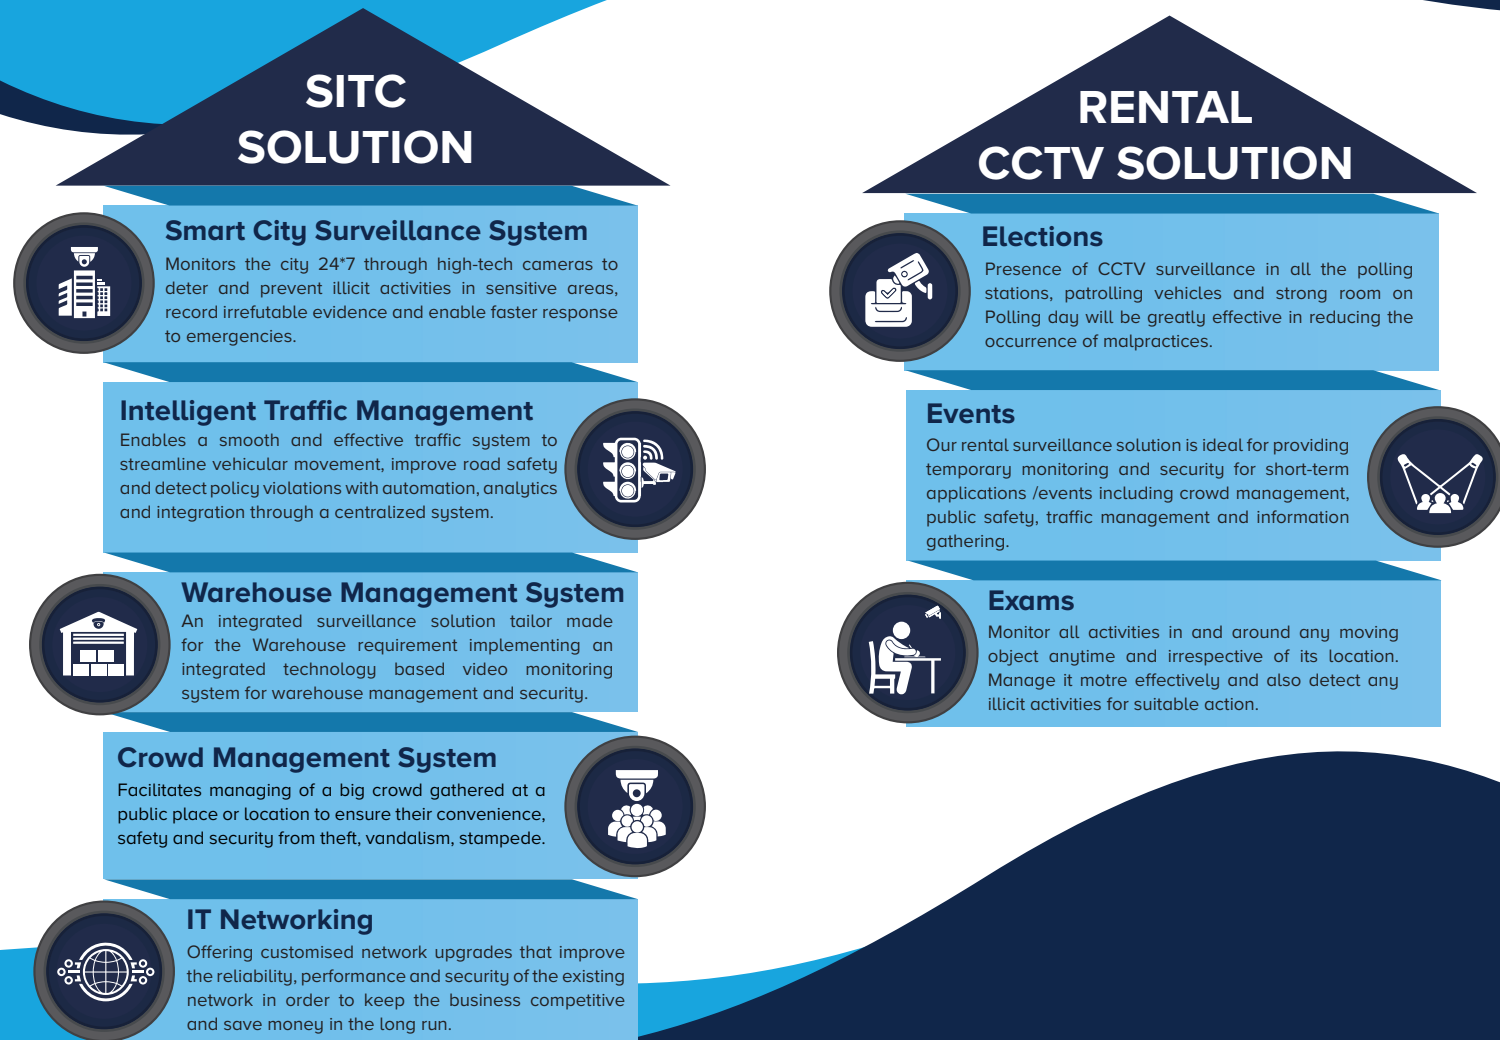

Established in 2010, we strive to support the cause for robust and innovative surveillance based SITC solutions. Our systems have been designed to integrate surveillance with diverse IT systems across crucial verticals to ensure coordinated response in case of an emergency and otherwise. The organization achieves this through an ideal mix of advanced technology, exceptional inventory base, experienced resources and elaborate PAN India network.

Smart surveillance based SITC solutions have many different applications and potentially has significant implications to the efficiency of overall operations.

**“ We offer cost effective SITC solutions with a sole focus on CCTV surveillance domain.**

Solution architecture highlights the various components of the end-to-end implementation right from the multiple sites to the command control center connected through a secured network. SITC has a key element in terms of the ICCC (Integrated Command Control Center), systems integration brings together hardware, software, telecommunication services, and people to solve diverse business problems.

## INTELLIGENT TRAFFIC MANAGEMENT SOLUTIONS

Smart Solutions for Traffic Surveillance

Intelligent Traffic Management System (ITMS) provides a smart and intelligent mobility platform that is effectively integrated in traffic management devices and equipment. ITMS covers particular technology that is applied to transport and infrastructure for transfer information between automated systems for improved safety, productivity and environmental performance.