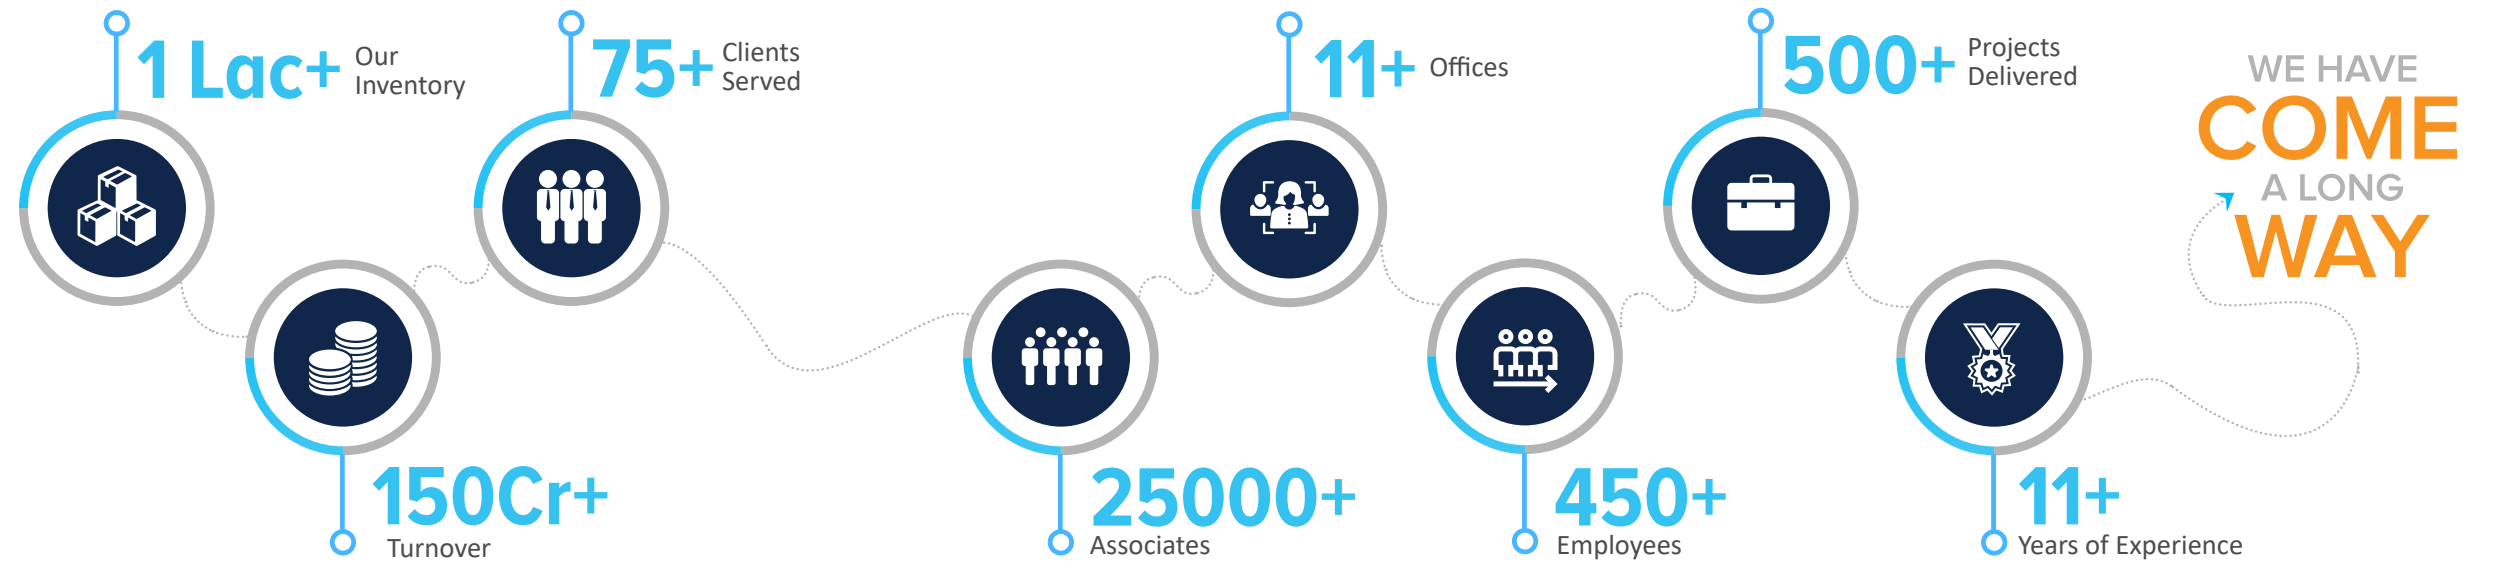

LEADERS IN PROVIDING SURVEILLANCE BASED SITC SOLUTIONS FOR IT INFRASTRUCTURE

We implement secure and technologically advanced surveillance solutions that enable centralized monitoring across multiple locations.

Established in 2010, we strive to support the cause for robust and innovative surveillance based SITC solutions. Our systems have been designed to integrate surveillance with diverse IT systems across crucial verticals to ensure coordinated response in case of an emergency and otherwise. The organization achieves this through an ideal mix of advanced technology, exceptional inventory base, experienced resources and elaborate PAN India network.

Smart surveillance based SITC solutions have many different applications and potentially has significant implications to the efficiency of overall operations.